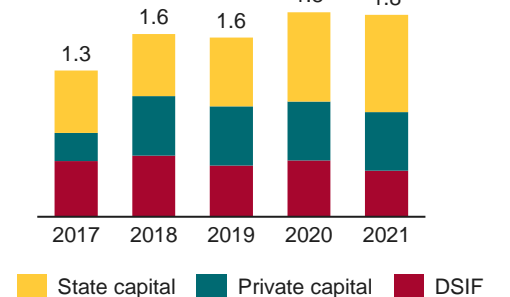

MISSION

Promote investments which support sustainable development in developing countries and contribute to the realisation of the SDGs

QUICK FACTS

USD 3.72BN

Invested in equity and loans

178

Active projects

+100

Countries we have invested in

15-20

Annual investments

1,325

Completed investments since inception

8 global locations – HQ in Denmark

Capital under management 2017-2021, USDbn

IFU'S TRACK-RECORD IN BRAZIL

Historic projects in Brazil

Industry	# investments	Investment period
Manufacturing	15	1970-2018
Agribusiness	8	1973-2020
Other	4	1970-2012

Key Partners

IFU's active portfolio in Brazil